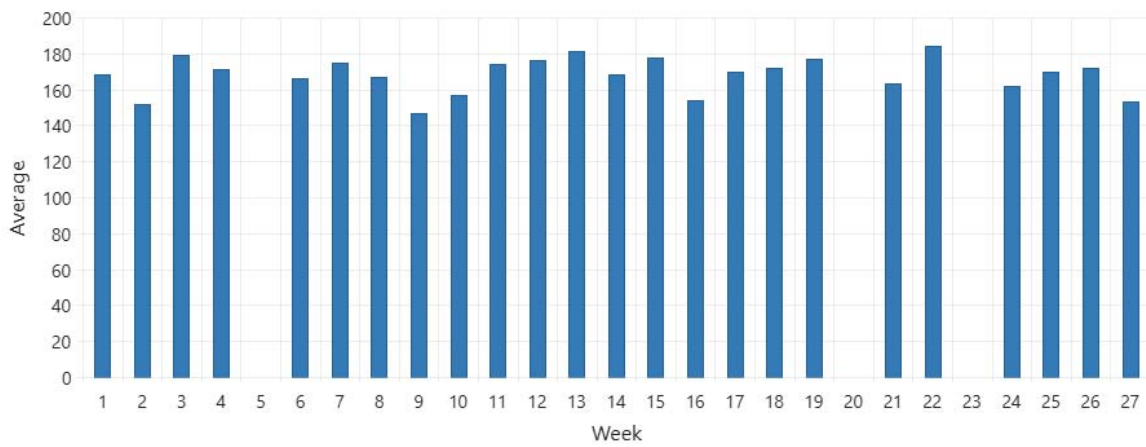

| Pos | Name | Gndr | HCF | Gms | Pins | Avg |
|-----|--------------------------------|------|-----|-----|-------|-----|
| 1 | Root, Donna | W | 80 | 78 | 10266 | 131 |
| 2 | Archer, Chris | M | 50 | 69 | 11340 | 164 |
| 3 | Meyers, Kristi | M | 77 | 72 | 9692 | 134 |
| 4 | Sun, Keith | M | 46 | 72 | 12128 | 168 |

Average By Week for Sun, Keith

Average By Month for Sun, Keith