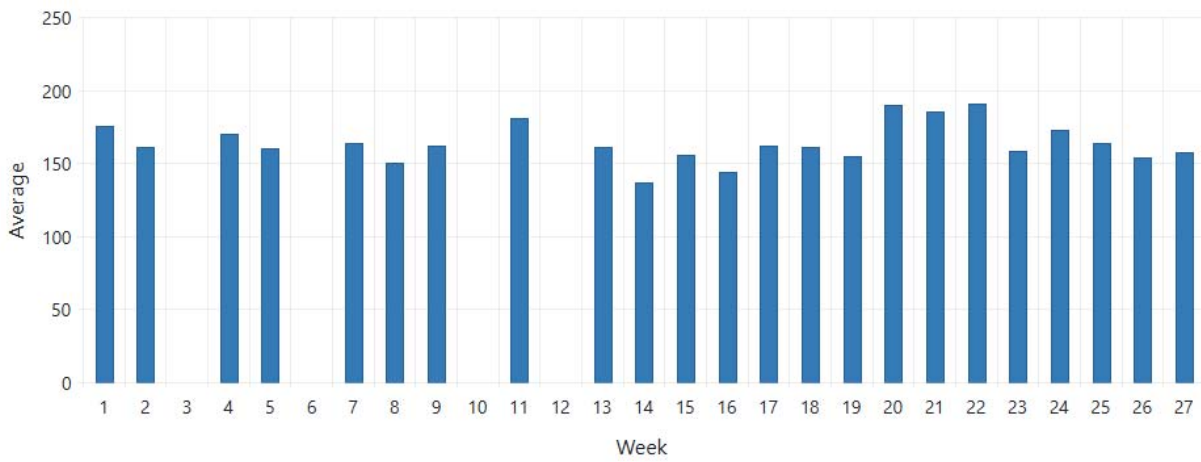

Pos	Name	Gndr	HCF	Gms	Pins	Avg
1	Root, Donna	W	80	78	10266	131
2	Archer, Chris	M	50	69	11340	164
3	Meyers, Kristi	M	77	72	9692	134
4	Sun, Keith	M	46	72	12128	168

Average By Week for Archer, Chris